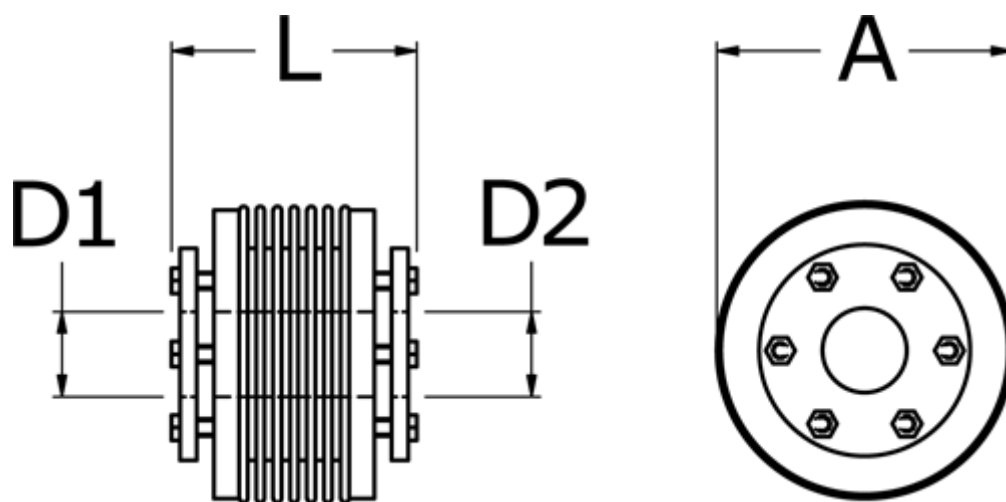

Data Sheet

Article number: 3330503000902532

Description: Bellow coupling type 5 size300
Length 90 mm, bore 25/32 mm

Measures

| | |
|----------------------|-------|
| A | = 110 |
| D1 | = 25 |
| D2 | = 32 |
| L | = 90 |
| Nom. torque NM (Tkn) | = 300 |